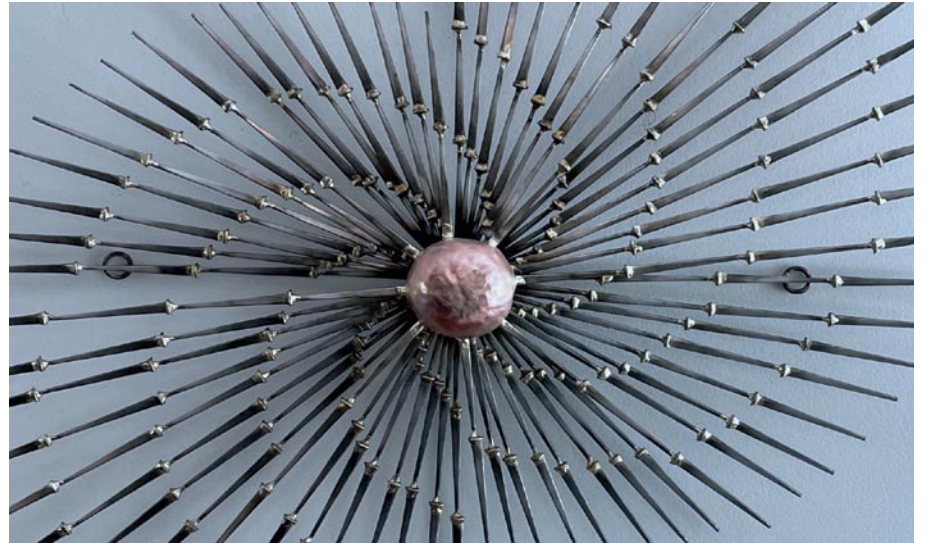

Now Through January 11, 2025

Mid-Mod Winter

Works by CLYDE LYON

In his first solo show, Clyde Lyon will take you back to the middle of the last century – to a time when brutalist and modern design were pushing the boundaries of art and architecture. Clyde uses the least forgiving of inputs; steel cut nails, upcycled metal components, torches, welders and grinders; to create pieces that evoke both a modern and timeless (Mid-Mod) style.