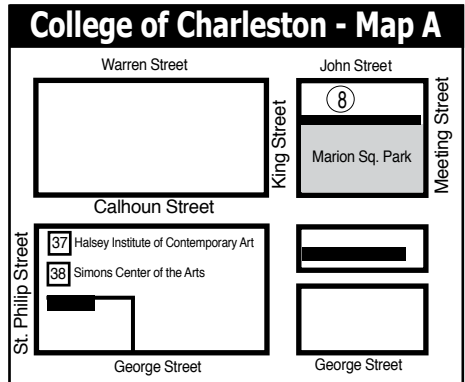

Downtown Charleston, SC, Map & Gallery Guide

- ### Downtown Charleston Galleries
1. Rhett Thurman Studio
 2. The Sylvan Gallery
 3. Corrigan Gallery
 4. Anglin Smith Fine Art
 5. Charleston Crafts
 6. Spencer Art Galleries
 7. Helena Fox Fine Art
 8. Surface Craft Gallery - Map A

- ### Institutional Spaces
37. Halsey Institute of Contemporary Art
 38. Simons Center for the Arts
 39. Halsey-McCallum Studios
 40. Gibbes Museum of Art
 41. Art Institute of Charleston Gallery
 42. City Gallery at Waterfront Park
 43. New Perspectives Gallery