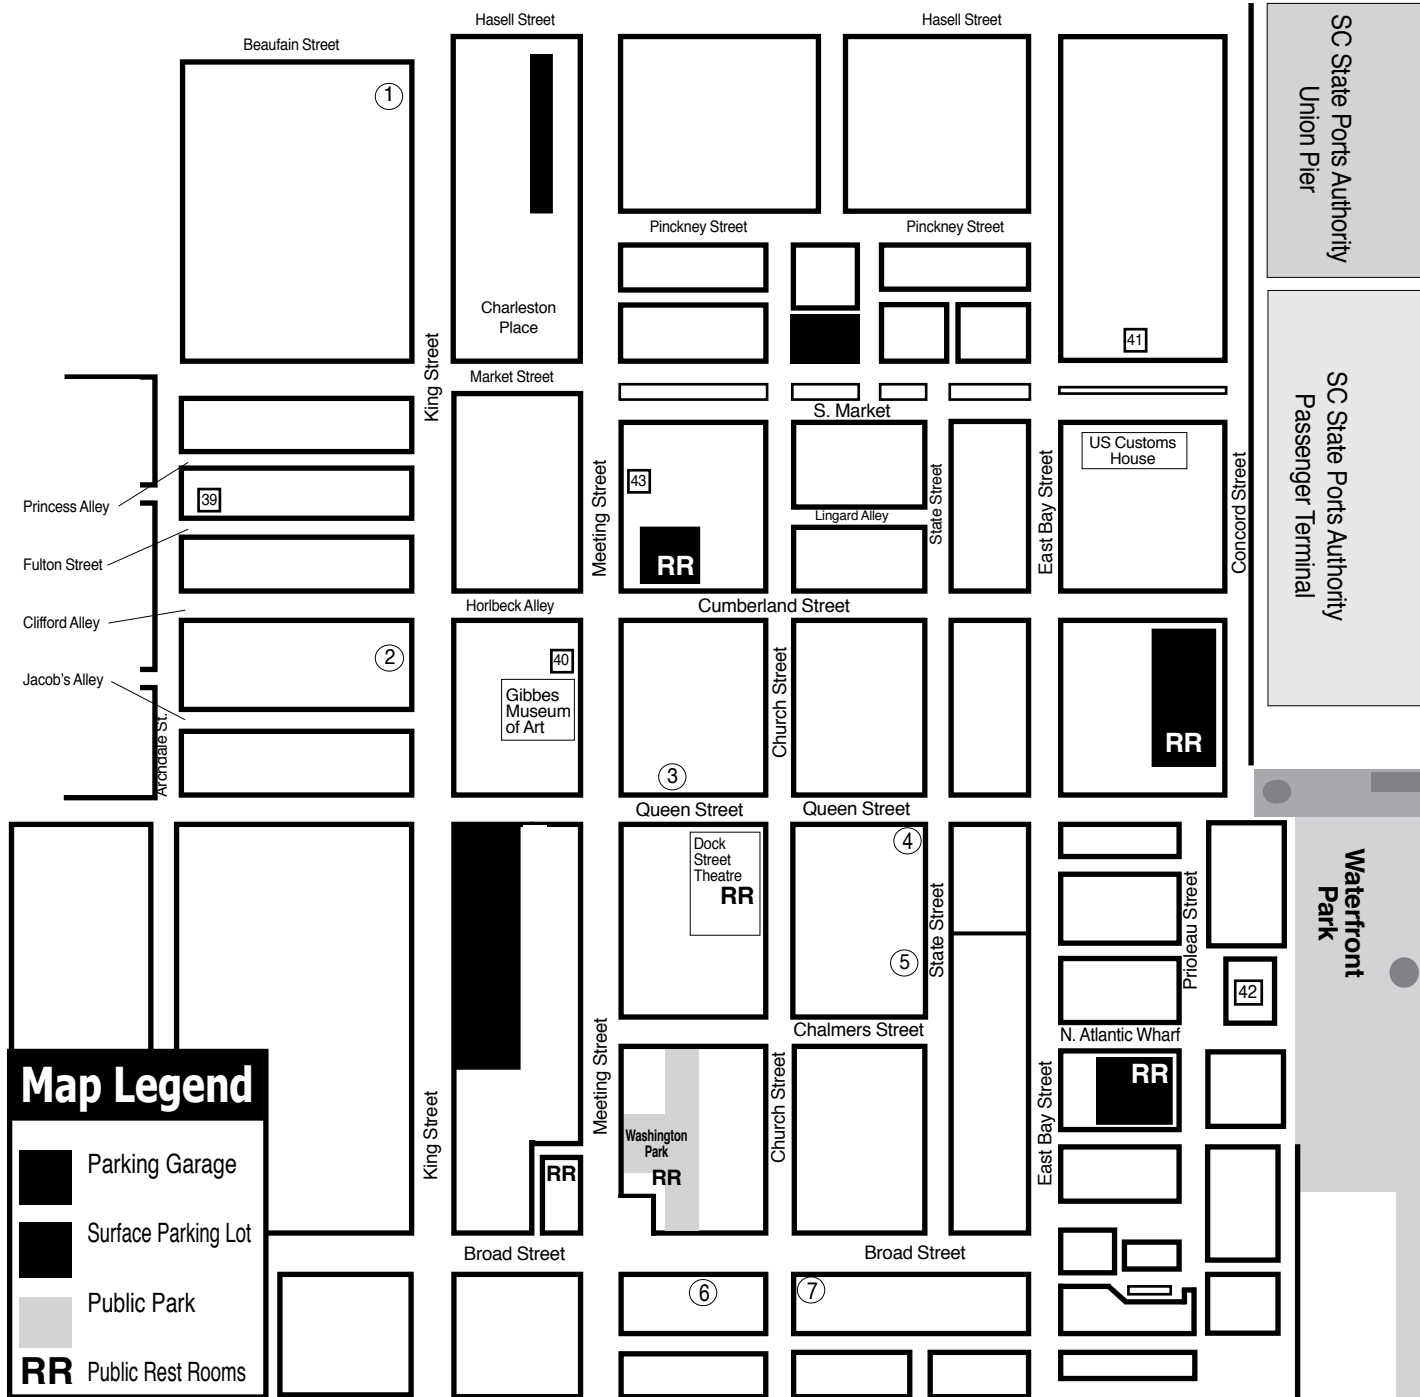

Downtown Charleston, SC, Map & Gallery Guide

- ### Downtown Charleston Galleries
1. Rhett Thurman Studio
 2. The Sylvan Gallery
 3. Corrigan Gallery
 4. Anglin Smith Fine Art
 5. Charleston Crafts
 6. Spencer Art Galleries
 7. Helena Fox Fine Art
 8. Surface Craft Gallery - Map A